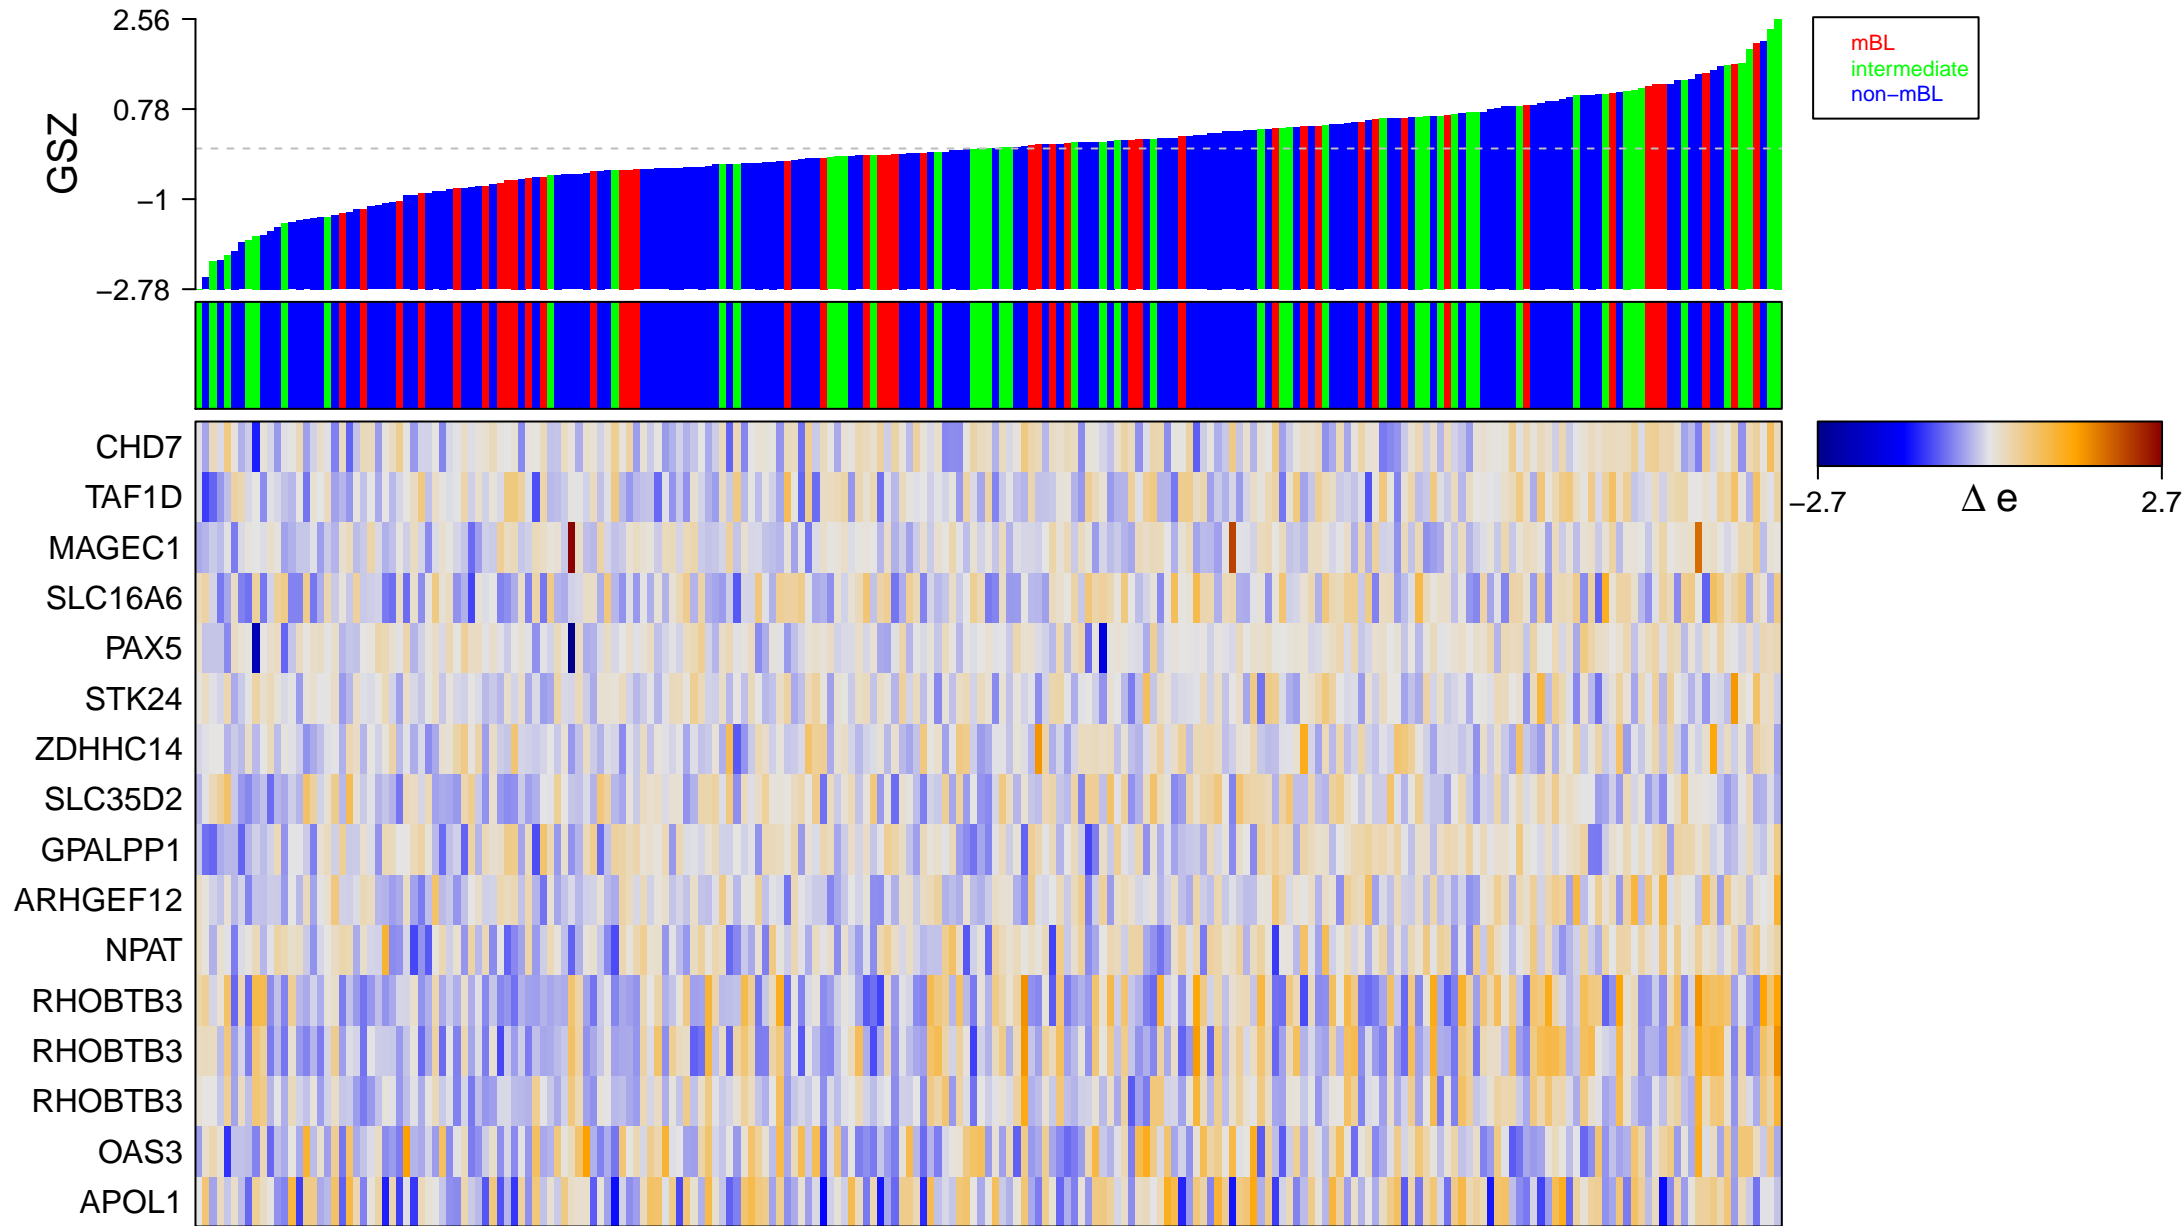

ZHAN_MULTIPLE_MYELOMA_MS_DN

ZHAN_MULTIPLE_MYELOMA_MS_DN

■ on
■ -
□ off

ZHAN_MULTIPLE_MYELOMA_MS_DN